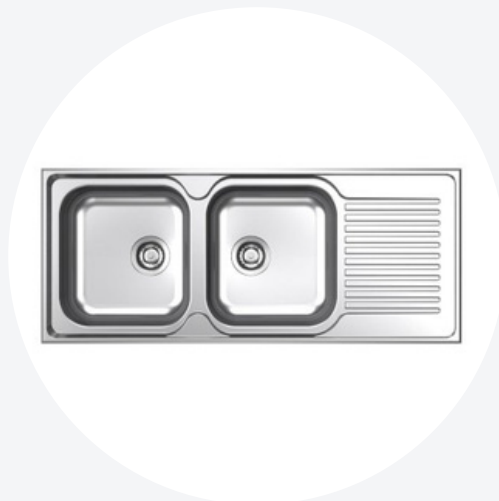

PHOENIX TAPWARE & CLARK SINK

KITCHEN SINK MIXER & INSET SINK

ARLO GOOSENECK MIXER
200mm 151-7310-00

PINA GOOSENECK MIXER
200mm 153-7330-00

TEVA SINK MIXER SQAURLINE
200mm 152-7340-00

POLAR DOUBLE BOWL
UNDERMOUNT PPL20BU