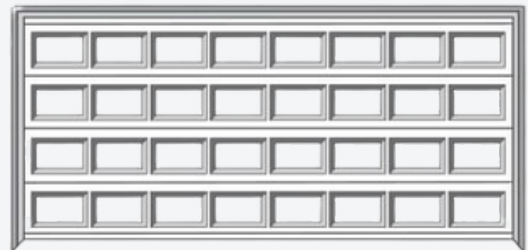

BLUEGUM

SOUTHERLY

GARAGE DOOR

STYLE

SLIMLINE

FLATLINE

RANCH

HERITAGE