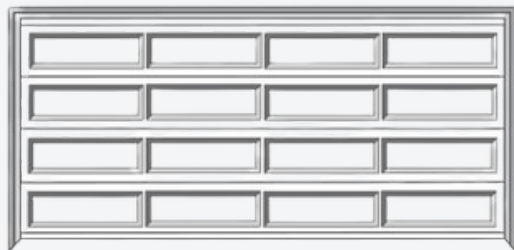

BLUEGUM

SOUTHERLY

GARAGE DOOR

STYLE

SLIMLINE

FLATLINE

RANCH

HERITAGE