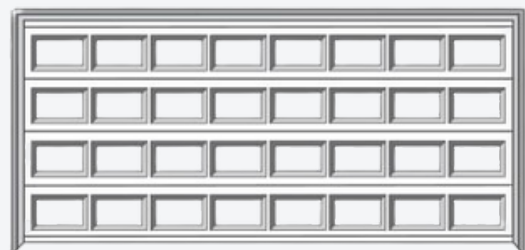

BLUEGUM

SOUTHERLY

GARAGE DOOR

STYLE

SLIMLINE

FLATLINE

RANCH

HERITAGE