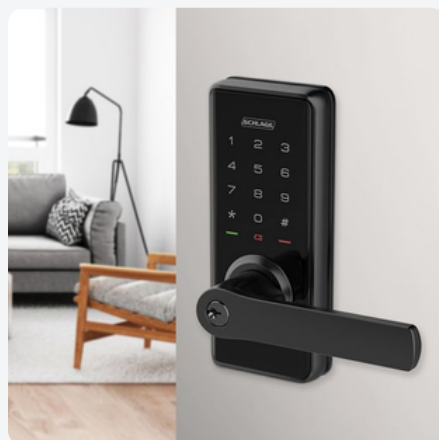

OPTIONAL UPGRADE

Remote access & control with Wi-Fi bridge